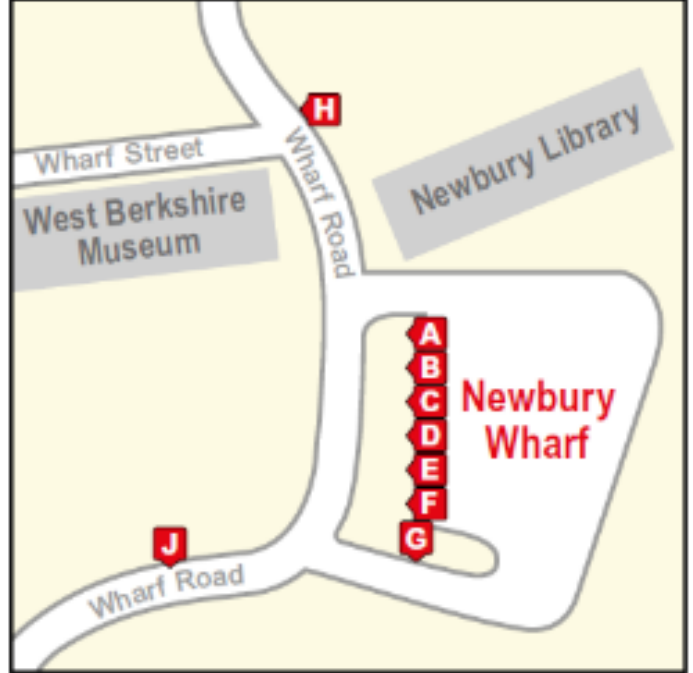

#### Mondays to Fridays (except Bank/Public Holidays)

Route	124	124	124	124	124	124	124
Wash Common - Glendale Avenue	.....	0920	1020	1120	1220	1320	1420
Elizabeth Avenue Top	.....	0923	1023	1123	1223	1323	1423
A343 Andover Road - Malvern Court	.....	0928	1028	1128	1228	1328	1428
Newbury Rail Station (Stop T)		0934	1034	1134	1234	1334	1434
Cheap Street (Stop N)		0938	1038	1138	1238	1338	1438
Newbury Wharf (Stop J)	.....	0940	1040	1140	1240	1340	1440
Park Way (Stop P)	.....	0941	1041	1141	1241	1341	1441
Speen, Station Road - The Sydings	.....	0949	1049	1149	1249	1349	1449
Speen - Sutton Road	.....	0950	1050	1150	1250	1350	1450
Park Way (Stop Q)	.....	0957	1057	1157	1257	1357	1457
Newbury Wharf (Stop H)	.....	0958	1058	1158	1258	1258	1458
Cheap Street (Stop O)	0900	1000	1100	1200	1300	1400	1500
Newbury Rail Station (Stop W)	0906	1006	1106	1206	1306	1406	.....
A343 Andover Road - Malvern Court	0910	1010	1110	1210	1310	1410	.....
Elizabeth Avenue Top	0915	1015	1115	1215	1315	1415	.....
Wash Common - Glendale Avenue	0919	1019	1119	1219	1319	1419	.....

Route 124  
operated by  
Newbury &  
District Ltd  
01635 33855

**Newbury town centre bus stop locations  
from Sunday 2nd December 2018**

**Newbury Wharf bus stop locations from  
Sunday 2nd December 2018**